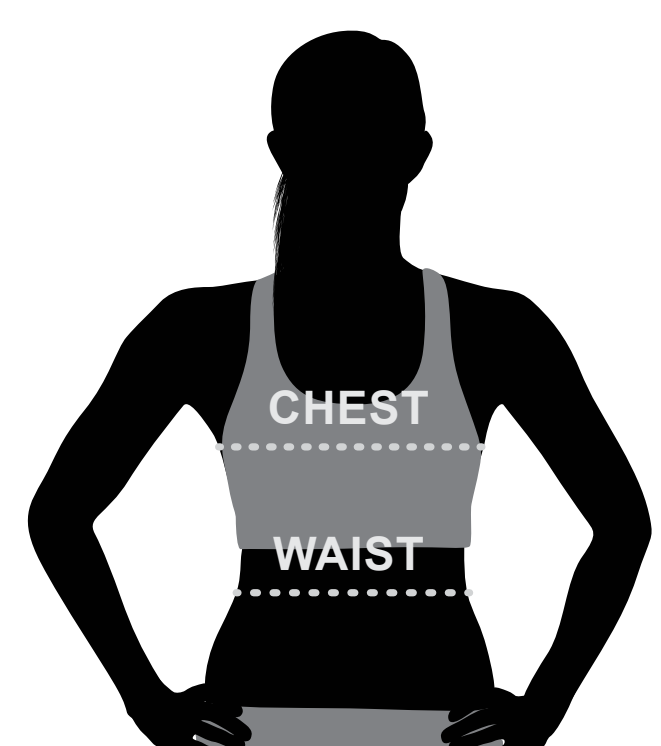

*You can only claim one gift at a time, up to a limit of one of each gift, while supplies last.

SIZE GUIDE

(All measurements are in inches.)

CHEST

With arms relaxed down at your sides, measure the fullest part of your bust, keeping the measuring tape parallel to the floor.

WAIST

Measure around your natural waistline, which is the smallest part of your waist.

WOMEN'S SIZES	CHEST	WAIST
S	29 – 32"	23 – 26"
M	32 – 35"	26 – 29"
L	35 – 38"	29 – 32"
XL	38 – 41"	32 – 35"
XXL	41 – 44"	35 – 38"

MEN'S SIZES	CHEST	WAIST
S	35 – 38"	29 – 32"
M	38 – 41"	32 – 35"
L	41 – 44"	35 – 38"
XL	44 – 48"	38 – 42"
XXL	48 – 53"	42 – 46"

*Free gift available only while supplies last.