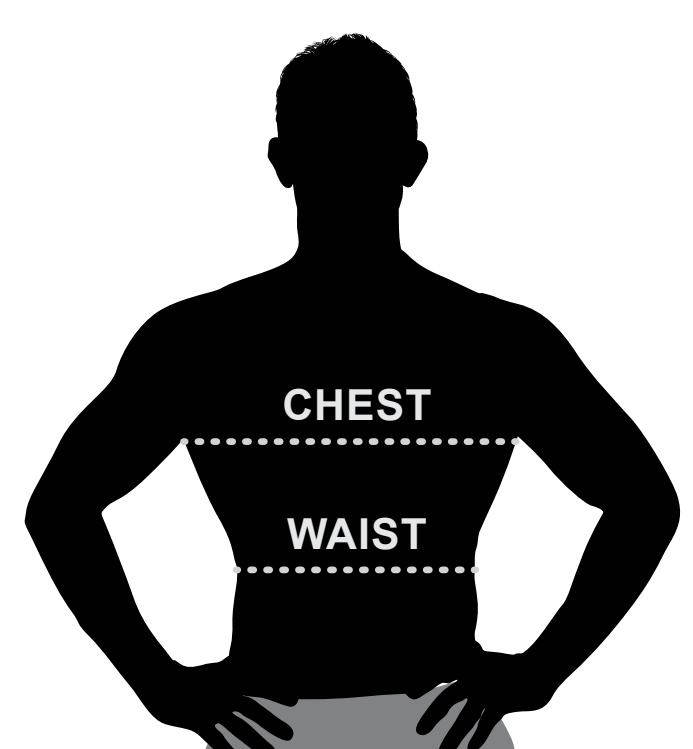

FREE SHIRTS

645 SPECIAL

You put in the work to achieve your goals with Beachbody. Now, it's time to reap the rewards. Enter and submit your transformation results into the Beachbody Challenge contest by December 31, 2021, and you'll not only have a chance to win big cash prizes, but we'll also send you a **FREE GIFT.*** For a limited time, if you enter your results from the new 645 program, you'll receive the **FREE 645 SHIRT.*** All other contestants (who attribute their results to other Beachbody programs) will qualify for a **FREE "I Don't Give Up Ever" shirt.***

*You can only claim one gift at a time, up to a limit of one of each gift, while supplies last.

SIZE GUIDE

(All measurements are in inches.)

CHEST

With arms relaxed down at your sides, measure the fullest part of your bust, keeping the measuring tape parallel to the floor.

WAIST

Measure around your natural waistline, which is the smallest part of your waist.

WOMEN'S SIZES	CHEST	WAIST
S	29 – 32"	23 – 26"
M	32 – 35"	26 – 29"
L	35 – 38"	29 – 32"
XL	38 – 41"	32 – 35"
XXL	41 – 44"	35 – 38"

MEN'S SIZES	CHEST	WAIST
S	35 – 38"	29 – 32"
M	38 – 41"	32 – 35"
L	41 – 44"	35 – 38"
XL	44 – 48"	38 – 42"
XXL	48 – 53"	42 – 46"

*Free gift available only while supplies last.