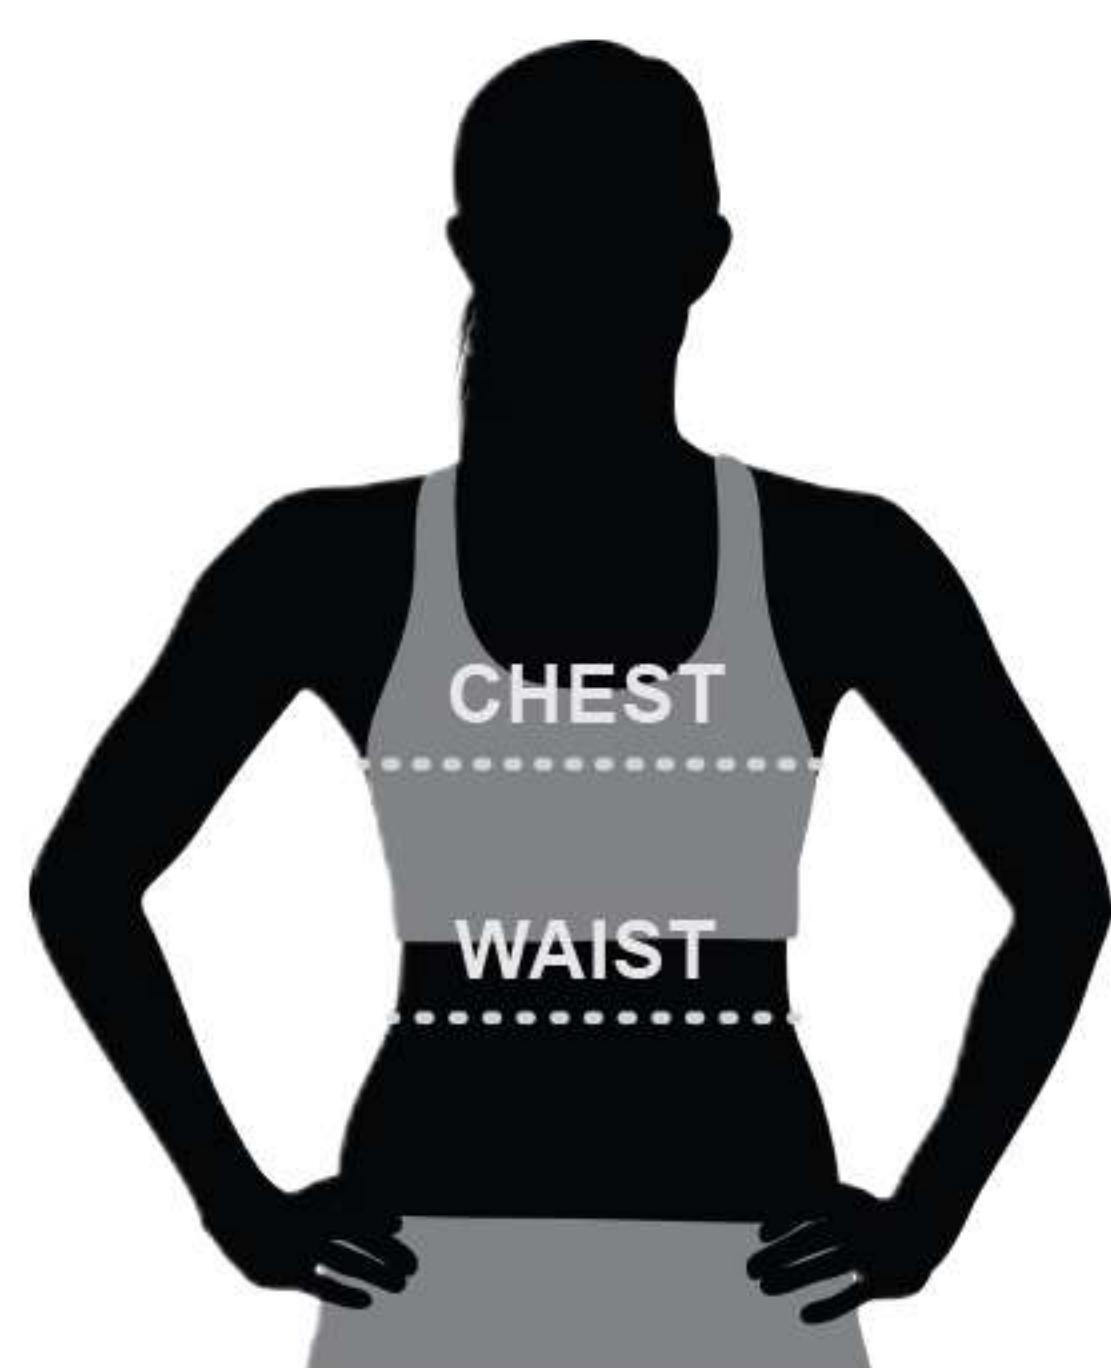

## SIZE GUIDE

(All measurements are in inches.)

### CHEST

With arms relaxed down at your sides, measure the fullest part of your bust, keeping the measuring tape parallel to the floor.

### WAIST

Measure around your natural waistline, which is the smallest part of your waist.

WOMEN'S SIZES	CHEST	WAIST
S	29 – 32"	23 – 26"
M	32 – 35"	26 – 29"
L	35 – 38"	29 – 32"
XL	38 – 41"	32 – 35"
XXL	41 – 44"	35 – 38"