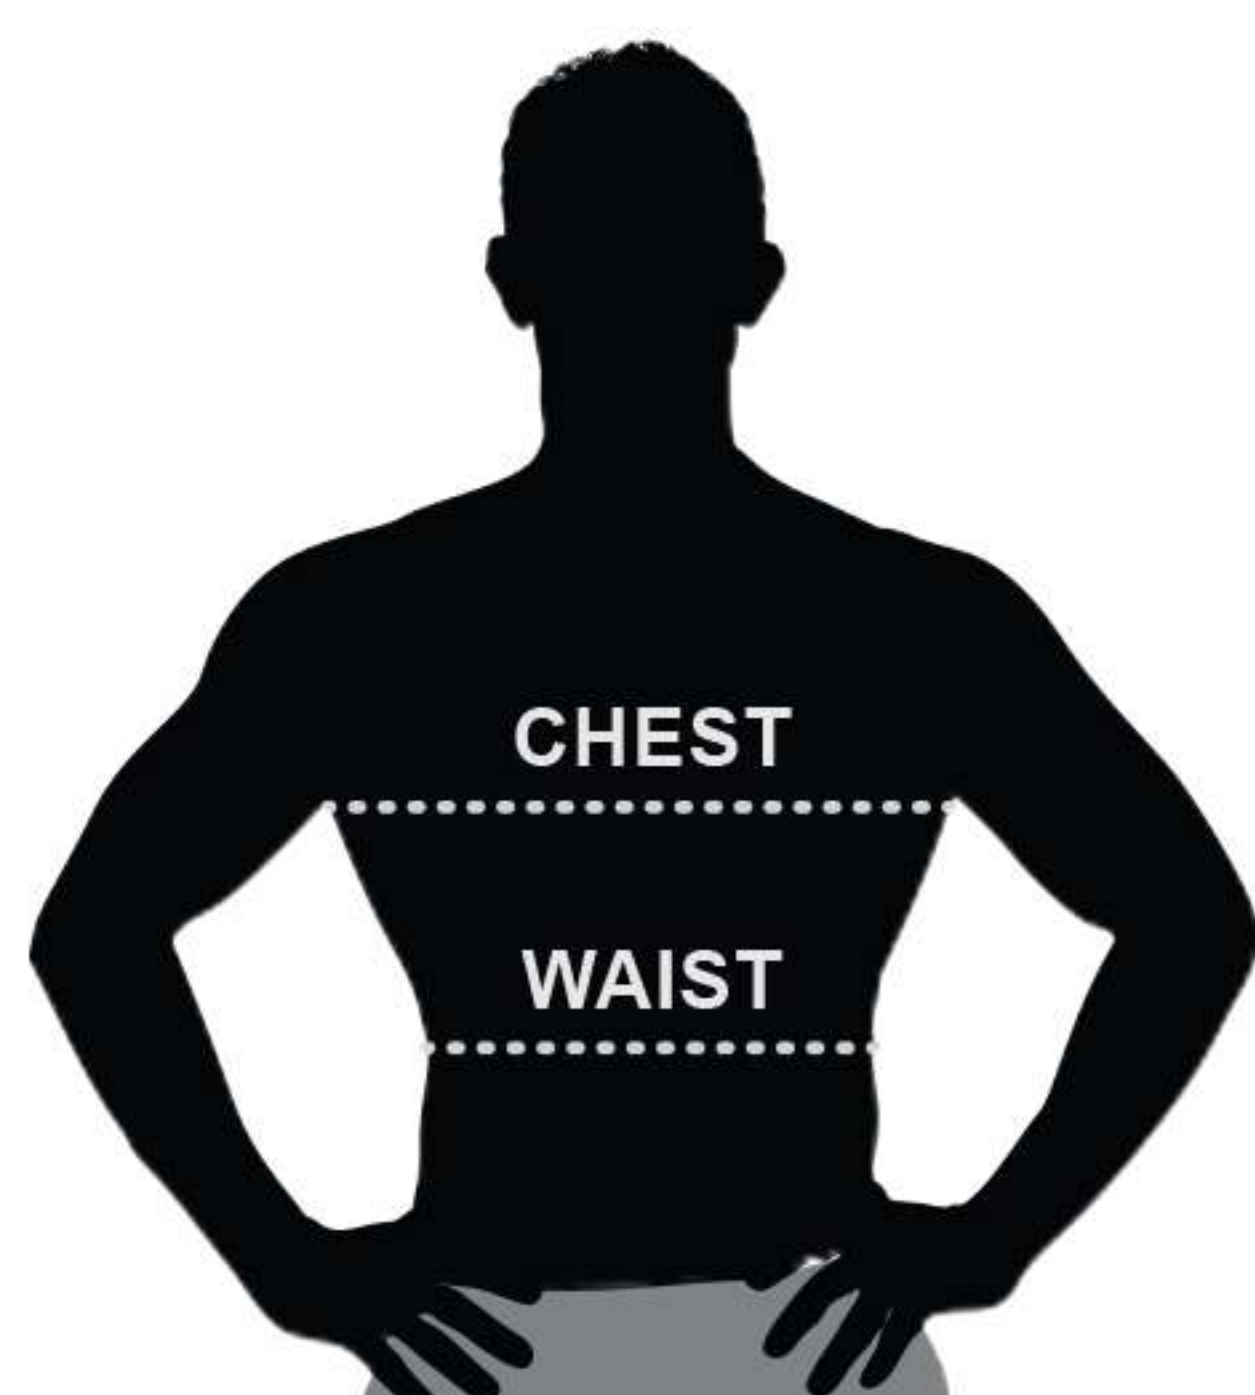

## SIZE GUIDE

(All measurements are in inches.)

### CHEST

With arms relaxed down at your sides, measure the fullest part of your bust, keeping the measuring tape parallel to the floor.

### WAIST

Measure around your natural waistline, which is the smallest part of your waist.

WOMEN'S SIZES	CHEST	WAIST
S	29 – 32"	23 – 26"
M	32 – 35"	26 – 29"
L	35 – 38"	29 – 32"
XL	38 – 41"	32 – 35"
XXL	41 – 44"	35 – 38"